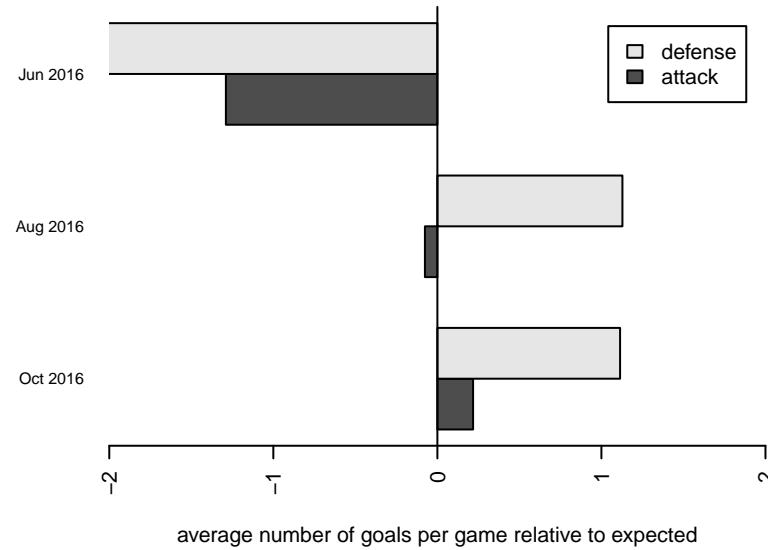

Performance relative to 13 month average