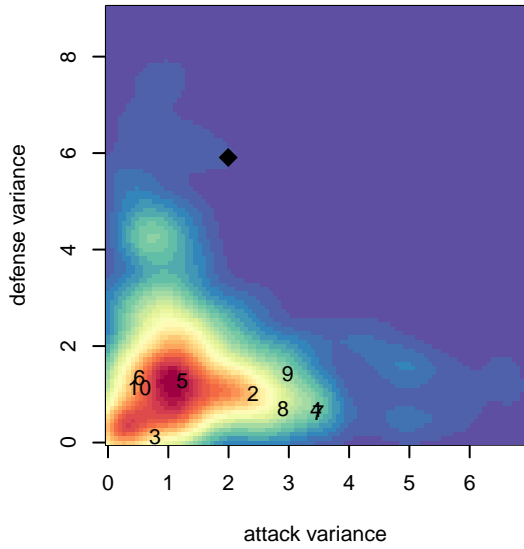

# Idaho Rush Premier G04

Idaho Rush SC  
 Boise, ID  
 G04 total strength=1318  
 attack=9.06 defense=4  
 fall league = Idaho D3 U13G Div 1 U13, Idaho I  
 spr league = Spr Idaho D3 U13/14 Div 1

alt names used:  
 IDAHO RUSH PREMIER (2004)  
 IDAHO RUSH IDAHO RUSH PREMIER (2004)  
 Idaho Rush

Venues played:  
 2016 US Club Regionals 2004  
 2016 NWCL 04  
 2016 Idaho D3 U13G Division 1 U13  
 2016 Spr Idaho D3 U13/14 Division 1

**Idaho Rush Premier G04**  
 Dots are actual minus expected GF (blue circles) and GA (red triangles).  
 Blue line is smoothed change in attack strength. Red is smoothed change in defense strength.

**attack and defense variance (black dot)  
relative to other teams  
and top 10 in region**

**attack and defense rating  
relative to others at age  
and all opponents in last 13 months**

**Performance relative to 13 month average**