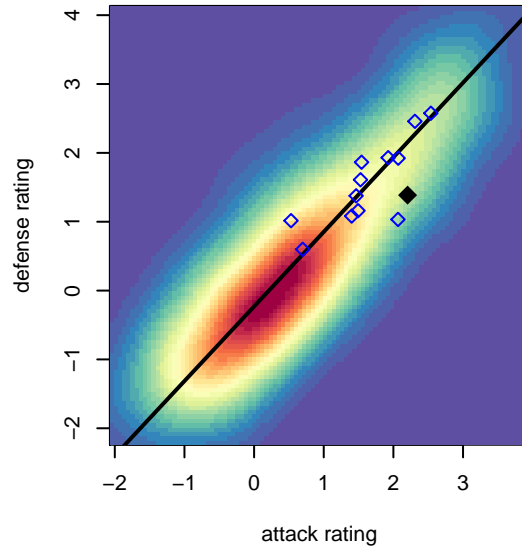

# Idaho Rush Premier G04

Idaho Rush SC  
 Boise, ID  
 G04 total strength=1318  
 attack=9.06 defense=4  
 fall league = Idaho D3 U13G Div 1 U13, Idaho I  
 spr league = Spr Idaho D3 U13/14 Div 1

alt names used:  
 IDAHO RUSH PREMIER (2004)  
 IDAHO RUSH IDAHO RUSH PREMIER (2004)  
 Idaho Rush

Venues played:  
 2016 US Club Regionals 2004  
 2016 NWCL 04  
 2016 Idaho D3 U13G Division 1 U13  
 2016 Spr Idaho D3 U13/14 Division 1

**Idaho Rush Premier G04**  
 Dots are actual minus expected GF (blue circles) and GA (red triangles).  
 Blue line is smoothed change in attack strength. Red is smoothed change in defense strength.

**attack and defense variance (black dot)  
relative to other teams  
and top 10 in region**

**attack and defense rating  
relative to others at age  
and all opponents in last 13 months**

**Performance relative to 13 month average**