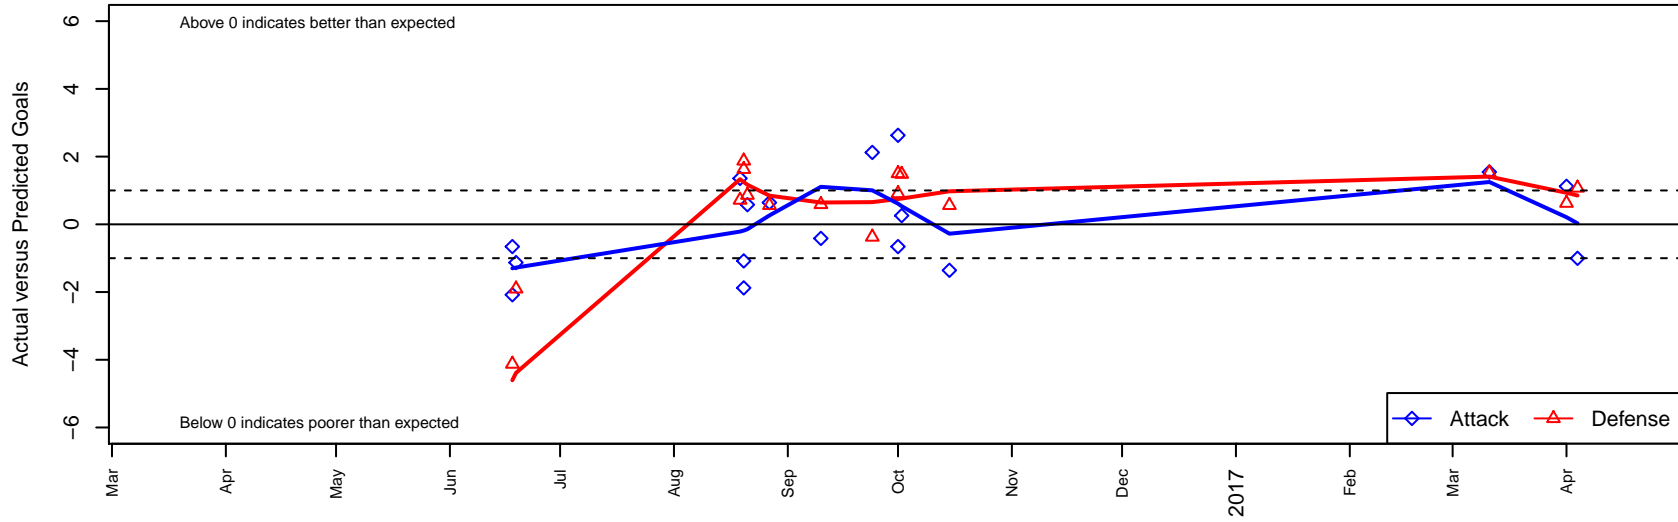

# Idaho Rush Premier G04

Idaho Rush SC  
 Boise, ID  
 G04 total strength=1318  
 attack=9.06 defense=4  
 fall league = Idaho D3 U13G Div 1 U13, Idaho I  
 spr league = Spr Idaho D3 U13/14 Div 1

alt names used:  
 IDAHO RUSH PREMIER (2004)  
 IDAHO RUSH IDAHO RUSH PREMIER (2004)  
 Idaho Rush

Venues played:  
 2016 US Club Regionals 2004  
 2016 NWCL 04  
 2016 Idaho D3 U13G Division 1 U13  
 2016 Spr Idaho D3 U13/14 Division 1

**Idaho Rush Premier G04**  
 Dots are actual minus expected GF (blue circles) and GA (red triangles).  
 Blue line is smoothed change in attack strength. Red is smoothed change in defense strength.

**attack and defense variance (black dot)  
relative to other teams  
and top 10 in region**

**attack and defense rating  
relative to others at age  
and all opponents in last 13 months**

**Performance relative to 13 month average**