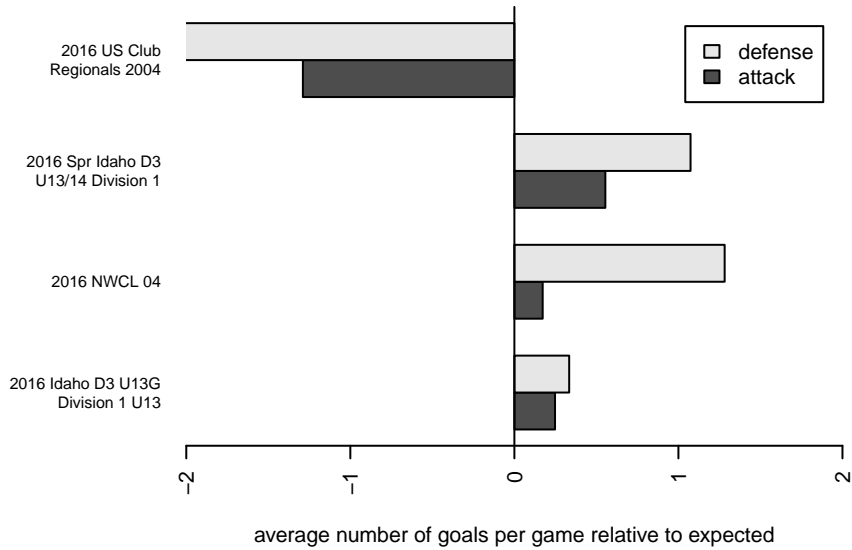

# Idaho Rush Premier G04

Idaho Rush SC  
 Boise, ID  
 G04 total strength=1318  
 attack=9.06 defense=4  
 fall league = Idaho D3 U13G Div 1 U13, Idaho I  
 spr league = Spr Idaho D3 U13/14 Div 1

alt names used:  
 IDAHO RUSH PREMIER (2004)  
 IDAHO RUSH IDAHO RUSH PREMIER (2004)  
 Idaho Rush

Venues played:  
 2016 US Club Regionals 2004  
 2016 NWCL 04  
 2016 Idaho D3 U13G Division 1 U13  
 2016 Spr Idaho D3 U13/14 Division 1

**Idaho Rush Premier G04**  
 Dots are actual minus expected GF (blue circles) and GA (red triangles).  
 Blue line is smoothed change in attack strength. Red is smoothed change in defense strength.

**attack and defense variance (black dot)  
relative to other teams  
and top 10 in region**

**attack and defense rating  
relative to others at age  
and all opponents in last 13 months**

**Performance relative to 13 month average**