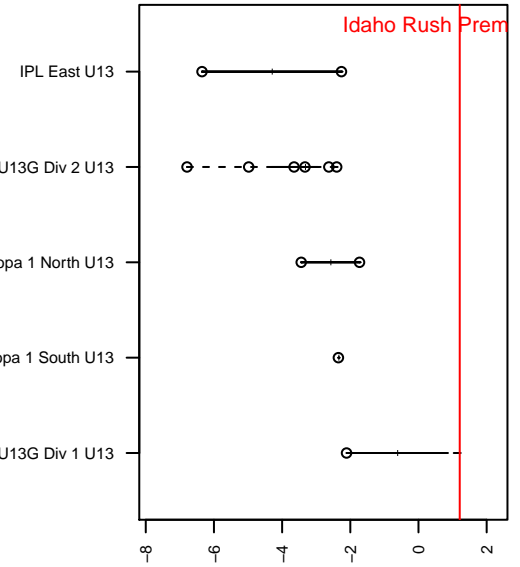

# Idaho Rush Premier G04

Idaho Rush SC  
 Boise, ID  
 G04 total strength=1318  
 attack=9.06 defense=4  
 fall league = Idaho D3 U13G Div 1 U13, Idaho I  
 spr league = Spr Idaho D3 U13/14 Div 1

alt names used:  
 IDAHO RUSH PREMIER (2004)  
 IDAHO RUSH IDAHO RUSH PREMIER (2004)  
 Idaho Rush

Venues played:  
 2016 US Club Regionals 2004  
 2016 NWCL 04  
 2016 Idaho D3 U13G Division 1 U13  
 2016 Spr Idaho D3 U13/14 Division 1

**Idaho Rush Premier G04**  
 Dots are actual minus expected GF (blue circles) and GA (red triangles).  
 Blue line is smoothed change in attack strength. Red is smoothed change in defense strength.

**attack and defense variance (black dot)  
relative to other teams  
and top 10 in region**

**attack and defense rating  
relative to others at age  
and all opponents in last 13 months**

**Performance relative to 13 month average**